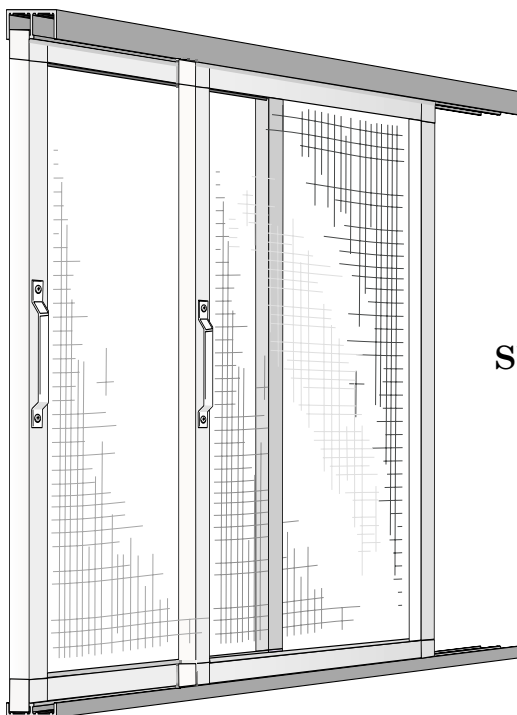

Regal System

(Multi Purpose Screen, Doors & Windows)

www.flydor.co.uk

Strong extruded aluminium profile for rigid support. For use on window and door screens.

Available in white or brown finish, profile length 5 metres.

Fixed, hinged, sliding or lift off options.

Built in wool pile provides seal against existing frame.

An aesthetically pleasing profile for application to windows or doors.

All types of Flyscreen and Sunscreen mesh products can be fabricated into the spline groove.

Sliding Option

Outer Profile F1000.x has integral wool pile and strengthened sidewall for hinges and accessories. Midbar profile F1010.x is also shown.

Regal Multi Purpose Screen System