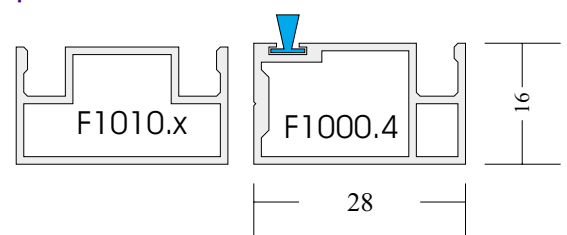

Outer Profile F1000.x has integral wool pile and strengthened sidewall for hinges and accessories. Midbar profile F1010.x is also shown.