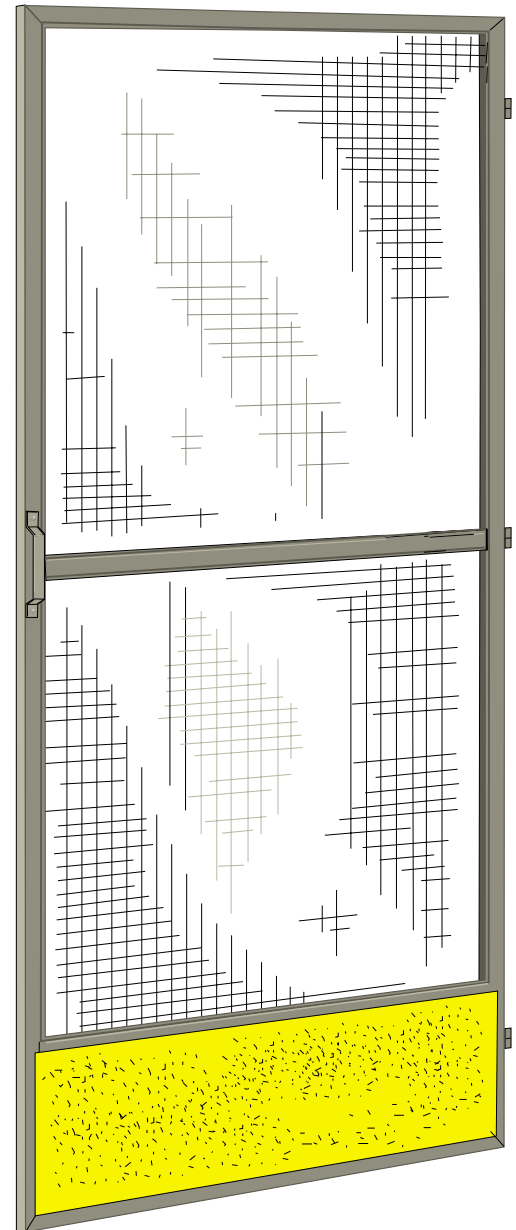

Regal System

(Multi Purpose Screen, Doors & Windows)

www.flydor.co.uk

Strong extruded aluminium profile for rigid support. For use on window and door screens.

Available in white or brown finish, profile length 5 metres.

Fixed, hinged, sliding or lift off options.

Built in wool pile provides seal against existing frame.

An aesthetically pleasing profile for application to windows or doors.

All types of Flyscreen and Sunscreen mesh products can be fabricated into the spline groove.

Sliding Option

Outer Profile F1000.x has integral wool pile and strengthened sidewall for hinges and accessories. Midbar profile F1010.x is also shown.

Regal Multi Purpose Screen System