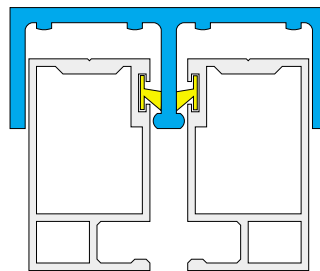

Regal System

(Multi Purpose Screen, Doors & Windows)

www.flydor.co.uk

Strong extruded aluminium profile for rigid support. For use on window and door screens.

Available in white or brown finish, profile length 5 metres.

Fixed, hinged, sliding or lift off options.

Built in wool pile provides seal against existing frame.

An aesthetically pleasing profile for application to windows or doors.

All types of Flyscreen and Sunscreen mesh products can be fabricated into the spline groove.

Sliding Option

Outer Profile F1000.x has integral wool pile and strengthened sidewall for hinges and accessories. Midbar profile F1010.x is also shown.

Regal Multi Purpose Screen System