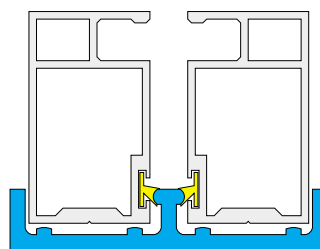

Fixed, hinged, sliding or lift off options.

Built in wool pile provides seal against existing frame.

An aesthetically pleasing profile for application to windows or doors.

All types of Flyscreen and Sunscreen mesh products can be fabricated into the spline groove.

Sliding Option

Outer Profile F1000.x has integral wool pile and strengthened sidewall for hinges and accessories. Midbar profile F1010.x is also shown.

Regal Multi Purpose Screen System