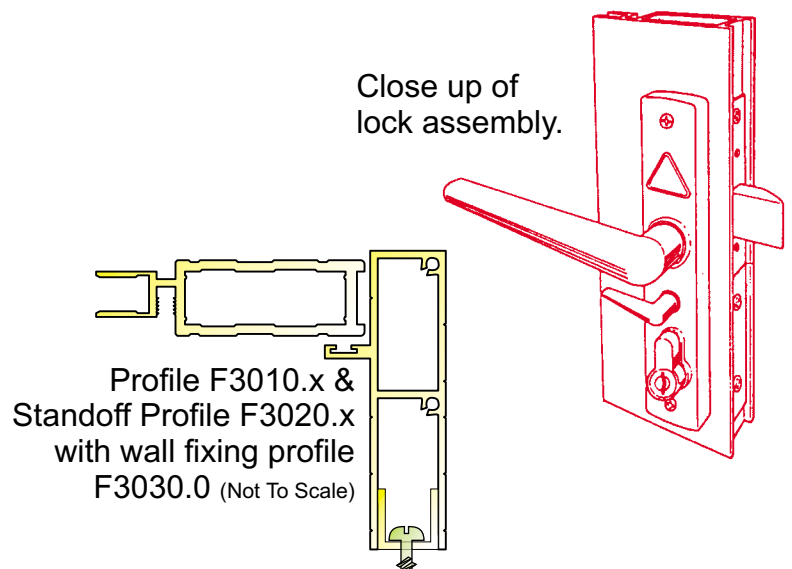

Majestic

(Lockable Flyscreen Door)

www.flydor.co.uk

The Majestic security screen door provides the ultimate in flyscreen/security protection.

Range of options.

Choice of decorative panels.

Choice of Amplimesh security grilles.

Micromesh and One way vision mesh.

Stand off subframe, (allows for door handles etc).

Standard colour white (bronze anodized and other colour options available).

The Majestic door will enhance any property as well as providing a visual and physical security barrier.