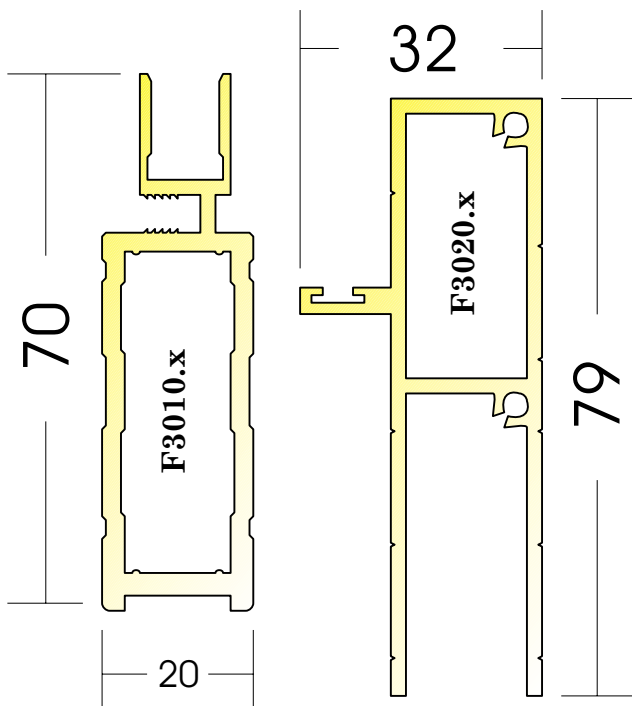

Majestic

(Lockable Flyscreen Door)

www.flydor.co.uk

The Majestic security screen door provides the ultimate in flyscreen/security protection.

Range of options.

Choice of decorative panels.

Choice of Amplimesh security grilles.

Micromesh and One way vision mesh.

Stand off subframe, (allows for door handles etc).

Standard colour white (bronze anodized and other colour options available).

The Majestic door will enhance any property as well as providing a visual and physical security barrier.

Majestic Lockable Screen Door