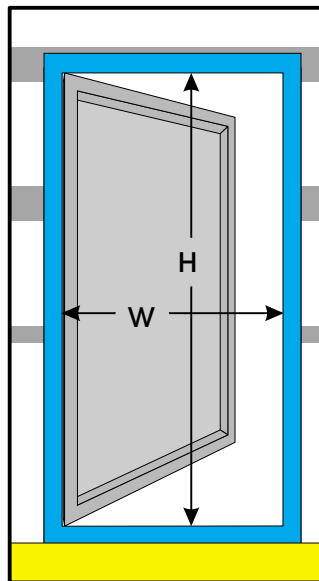

www.flydor.co.uk

A chain curtain consists of an anodised hanging bar holding coloured aluminium chains via holes in the top hanging bar, giving superb durability against weather and cleaning.

The Curtain is suitable for Domestic and Commercial applications and is easy to install or remove when not required, offering good pedestrian access and excellent air-flow, whilst preventing the access of insects??

Measurements

Strip Curtain Screens.

Measure the opening of the door as shown. For Height (H) add the thickness of the head frame and deduct 10mm to 20mm, so curtain will not scrape the floor. For Width (W) add sufficient to overlap the opening, usually 25mm to 50mm overall.